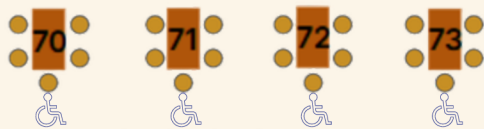

# LEGEND

- Platinum Seats: \$74
- Gold Seats: \$69
- Silver Seats: \$58

EXIT

EXIT

TECH

- Most tickets include dinner and the live performance
- Tables seat 2, 5 or 7 guests; smaller parties may be seated together
- Platinum, Gold, and Silver indicate distance from the stage
- Dinner service begins 90 min before the show; please arrive early
- Accessible seating available, contact box office for assistance

EXIT