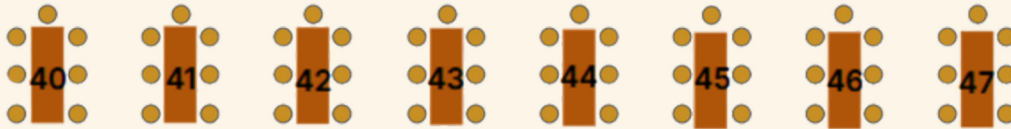

# LEGEND

- Platinum Seats: \$74
- Gold Seats: \$69
- Silver Seats: \$58

EXIT

EXIT

TECH

- Most tickets include dinner and the live performance
- Tables seat 2, 5 or 7 guests; smaller parties may be seated together
- Platinum, Gold, and Silver indicate distance from the stage
- Dinner service begins 90 min before the show; please arrive early
- Accessible seating available, contact box office for assistance