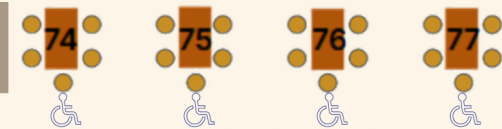

# LEGEND

- Platinum Seats: \$74
- Gold Seats: \$69
- Silver Seats: \$58

EXIT

EXIT

TECH

- Most tickets include dinner and the live performance
- Tables seat 2, 5 or 7 guests; smaller parties may be seated together
- Platinum, Gold, and Silver indicate distance from the stage
- Dinner service begins 90 min before the show; please arrive early
- Accessible seating available, contact box office for assistance

EXIT